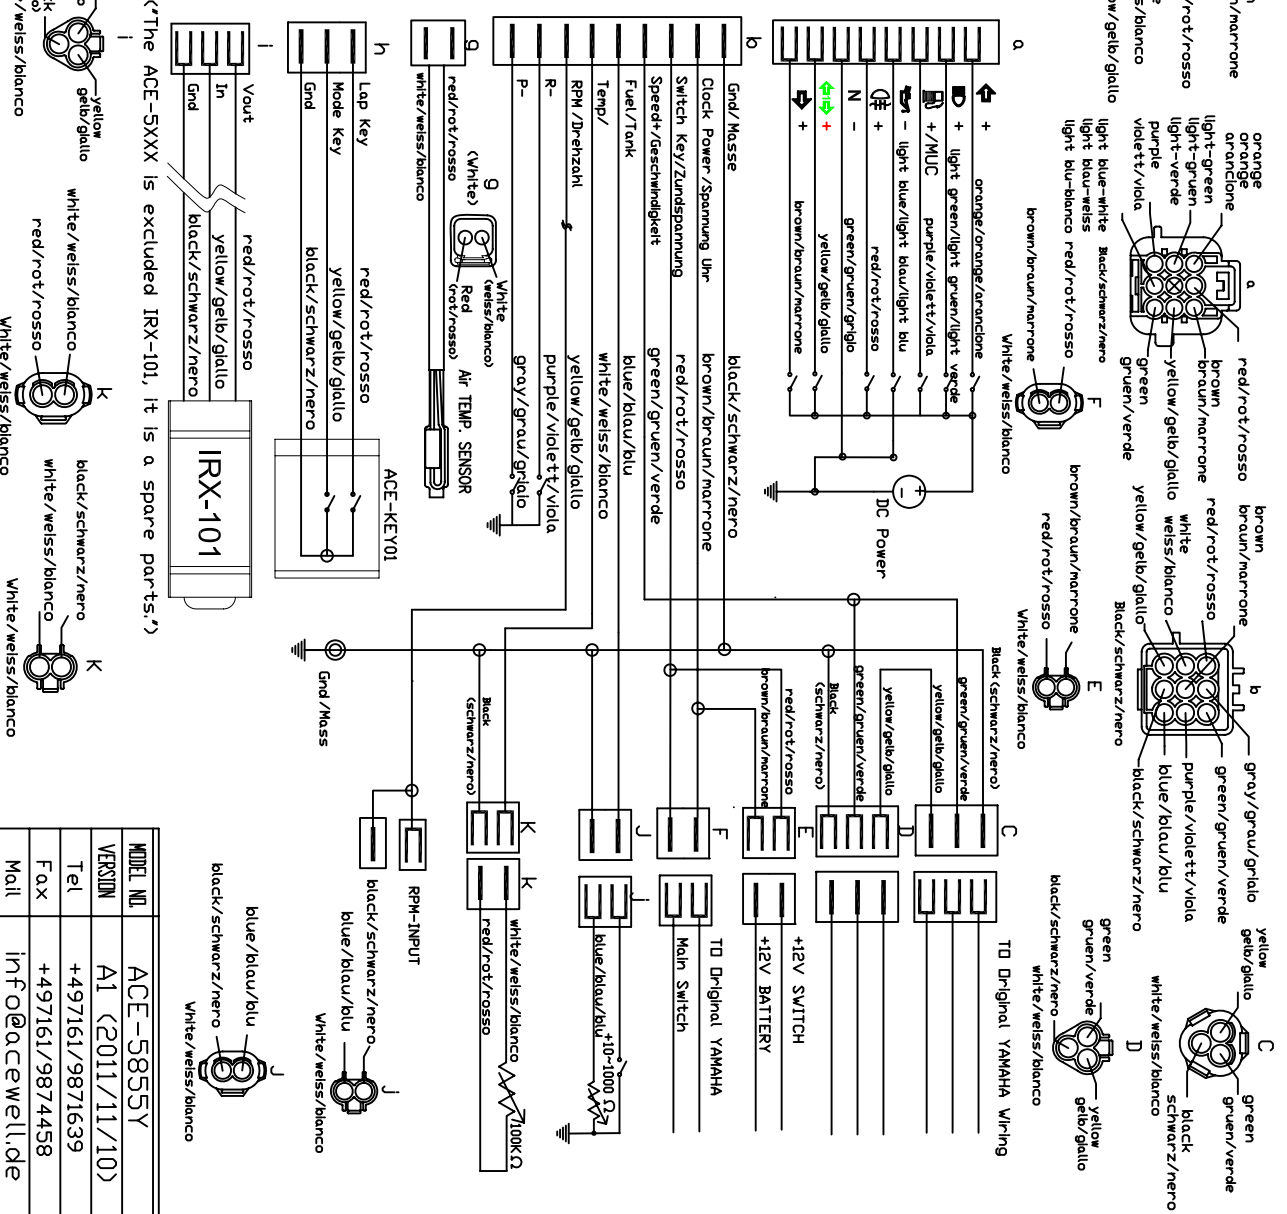

Model :
ACE-5855Y
Version : B1

(*The ACE-5XXX is excluded IRX-101, it is a spare parts.*)

MODEL NO.	ACE-5855Y
VERSION	A1 (2011/11/10)
Tel	+497161/9871639
Fax	+497161/9874458
Mail	info@acewell.de

ACEWELL-Technologies